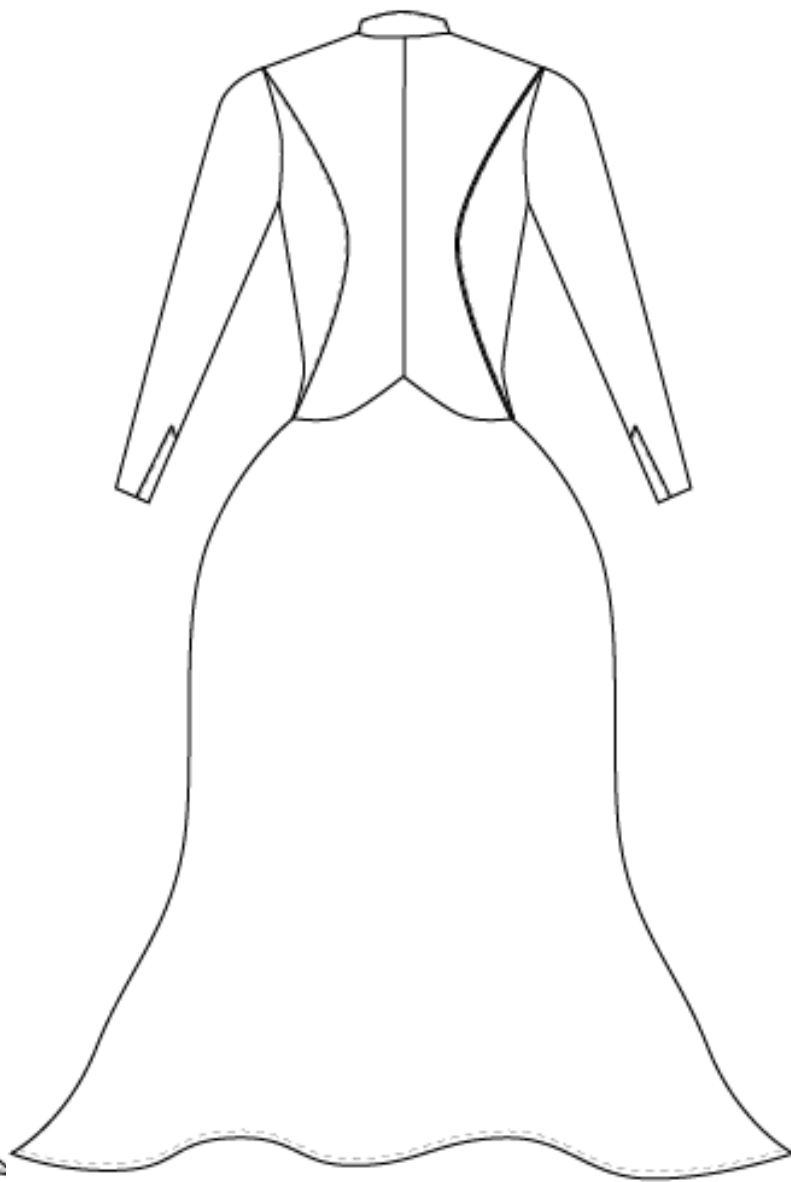

Elan
Bridal 2019

Shubha Goyal

PROCESS

Materials

Lace

Tulle

Brocade

Look 1

Look 2

Look 3

Look 4

Look 4

Look 5

Look 6